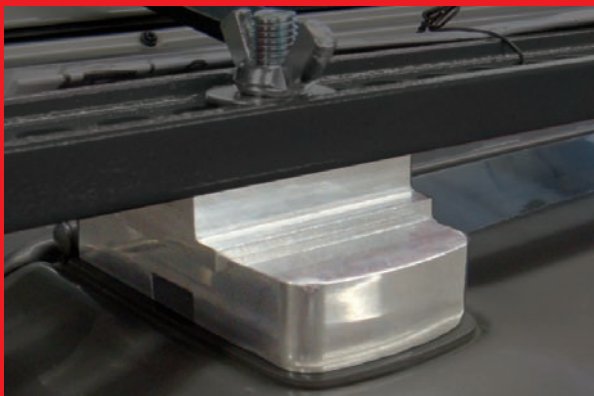

NEW PRODUCT

Smart Mounts CNC Machined Aluminum Specialty Mounts

JAAK Mounts JEEP Hood Mounts

This mount locates your off-road jack to the hood for use and looks.

JAAK Mounts JEEP Rear Hinge Mounts

This mount locates your off-road jack to the rear hinge.

Smart Mounts

CNC Machined Aluminum

Specialty Mounts

Halbred style, double-edged jack hook with two 7/8" D-ring shackle holes and aggressive grip

40% extended length lifting nose with a wider profile

Treaded pattern lower base attachment for improved traction

Windshield Bumper Trim Rings

Increase the "BLING" level of your JEEP's hood with a simple installation of these trim rings.

Uni-Clamps Universal Frame Line Clamps

Blank customizable fluid line/cable clamps for channel or boxed frames. Simply, drill, mount, and clamp in minutes.