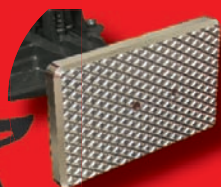

NEW PRODUCT

Smart Mounts CNC Machined Aluminum Specialty Mounts

JAAK Mounts JEEP Hood Mounts

This mount locates your off-road jack to the hood for use and looks.

JAAK Mounts JEEP Rear Hinge Mounts

This mount locates your off-road jack to the rear hinge.

Smart Mounts

CNC Machined Aluminum

Specialty Mounts

Halbred style, double-edged jack hook with two 7/8" D-ring shackle holes and aggressive grip

40% extended length lifting nose with a wider profile

Treaded pattern lower base attachment for improved traction

Windshield Bumper Trim Rings

Increase the "BLING" level of your JEEP's hood with a simple installation of these trim rings.

Uni-Clamps Universal Frame Line Clamps

Blank customizable fluid line/cable clamps for channel or boxed frames. Simply, drill, mount, and clamp in minutes.